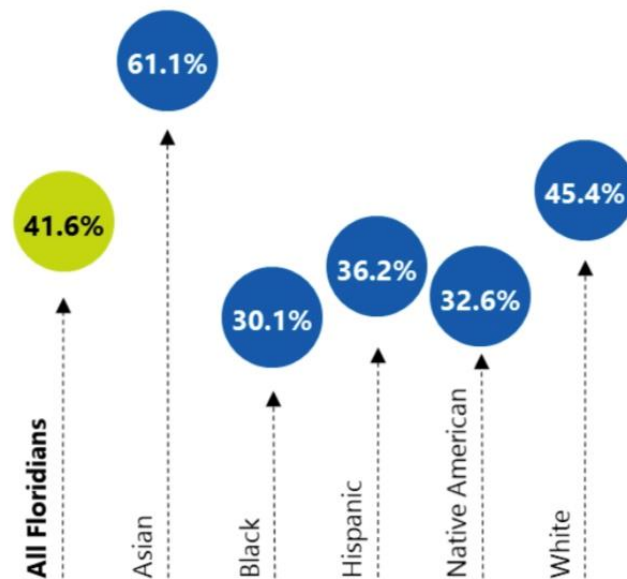

DEGREE ATTAINMENT PROFILE

State of Florida

While 41.6% of all Floridians have a 2-year degree or higher, **differences in attainment exist by race and ethnicity...**

STATE Gap Trend of White and Hispanic

Percent of Students Completing
a Postsecondary Degree or Certificate at 150% of Program Time

STATE Gap Trend of White and African American

Percent of Students Completing
a Postsecondary Degree or Certificate at 150% of Program Time