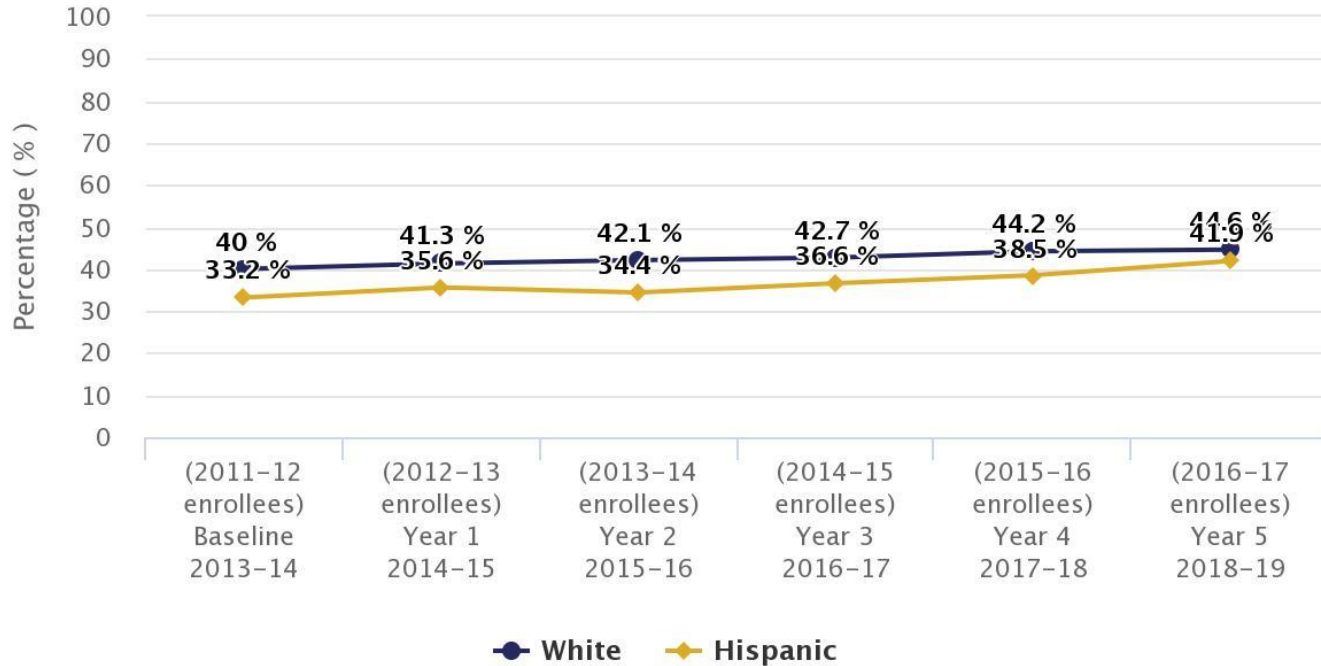

STATE Gap Trend of White and Hispanic

Percent of Students Completing
a Postsecondary Degree or Certificate at 150% of Program Time